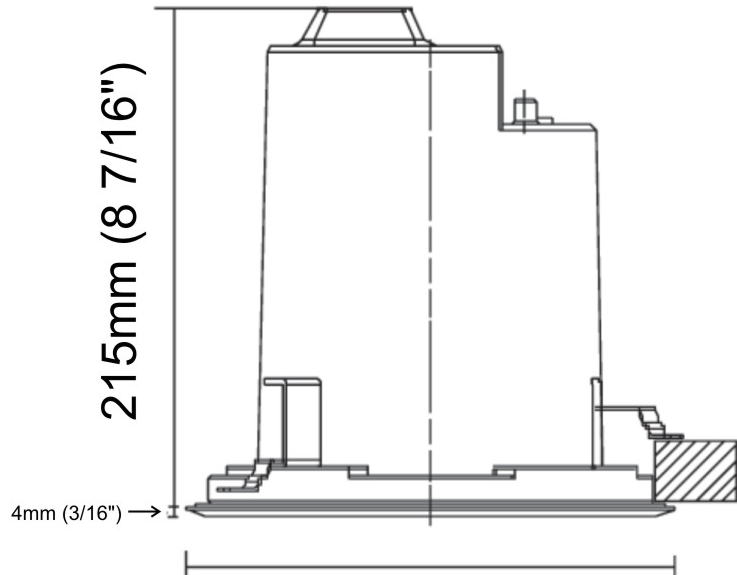

PHYSICAL

Shape: Round _____
Diameter (mm): 220 _____
Diameter (in): 8 11/16 _____
Height (mm): 215 _____
Height (in): 8 7/16 _____
Light Distribution: Adjustable / Direct _____
Weight (kg): 3.6 _____
Weight (lbs): 7.94 _____
Diffuser: Clear tempered glass _____
Fixture Finish: SSS _____
Fixture Material: Aluminum Die Cast _____

ELECTRICAL

Lamp Type: LED (Zhaga Standard) _____
Input Wattage (W): 20 _____
Total Output Wattage (W): 17 _____
Dimming: Tri-Mode (Non-Dimming and Phase Dimming (120Vac only) and 0-10V Dimming) _____
Driver Included: Yes _____
Driver Location: Integrated _____
Driver Type: Constant Current - Universal _____
Driver Class: Class 2 _____
Input Voltage (V): 120 - 277 _____
Constant Current (MA): 500 _____
Upon Request: (Not included - see components [IP65 or higher enclosure to be supplied by others]) 0-10Vdc dimming / (Included) Integral: Phase dimming @120Vac only / 277Vac _____

LED

Color Temperature (°K): 3000 / 4000 _____
Max. Delivered Lumen (lm): 2434.9 / 2587.5 _____
Nominal Lumen (lm): 2750 / 2945 _____
CRI: >80 CRI _____
Lamp Life (hrs): 50000 _____

OPTICAL

Reflector: Polycarbonate metallized reflector _____
Beam Angle: Spot - 15° / Flood - 45° / Wide Flood - 65° / Asymmetric _____

RATINGS AND CERTIFICATIONS

Certified By: Certified for North American Standards _____
IP rating: IP67 _____
IK Rating: IK10 _____

220mm (8 11/16")

Recessed Thickness 10 / 12.5 / 15 / 25 / 30 mm
(3/8" / 1/2" / 9/16" / 1" / 1 3/16")

201mm (7 15/16")
3.6kg / 7.93lbs